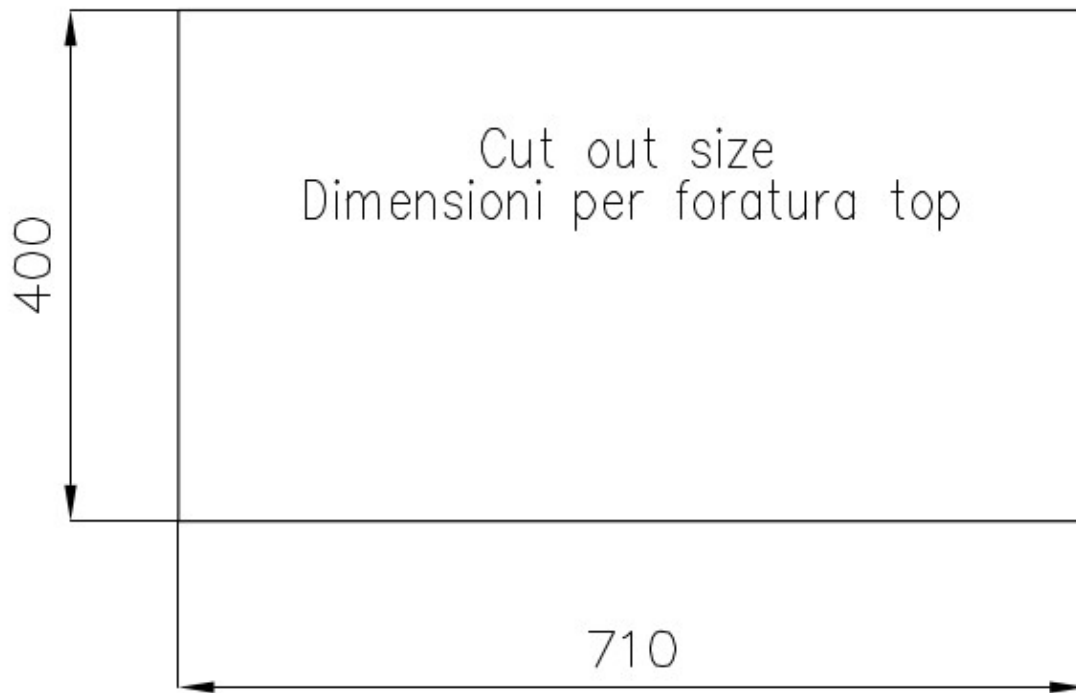

ACCESSORI OPZIONALI